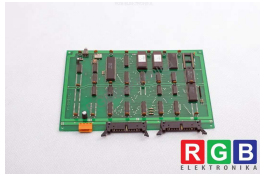

Repair TACS-10-1A TAKAMATSU MACHINERY

We will repair every TAKAMATSU MACHINERY device. If you cannot find the device that interests you, please contact us. We collect the devices **free of charge** via a courier or in person, thanks to which we are able to carry out the repair within several hours. We will diagnose your equipment **for free**, and if you do not decide on our service, you will not incur any costs. We offer **24 months warranty** for all completed repairs. We are available 24/7, also at weekends and on holidays. **Call us 24/7: [+48 71 750 09 77](tel:+48717500977)** and receive immediate help.

SPECIFICATIONS

MANUFACTURER	TAKAMATSU MACHINERY
MODEL	TACS-10-1A
CATEGORY	PLC Systems
WEIGHT	2.0 kg
OTHER NAMES	TACS101A | TACS10 1A | TACS10-1A | TACS 101A | TACS 10 1A | TACS 10-1A | TACS-101A | TACS-10 1A | TACS-10-1A

WRITE TO US
info24@rgbrepairs.com

24/7 SUPPORT
[+48 717 500 977](tel:+48717500977)